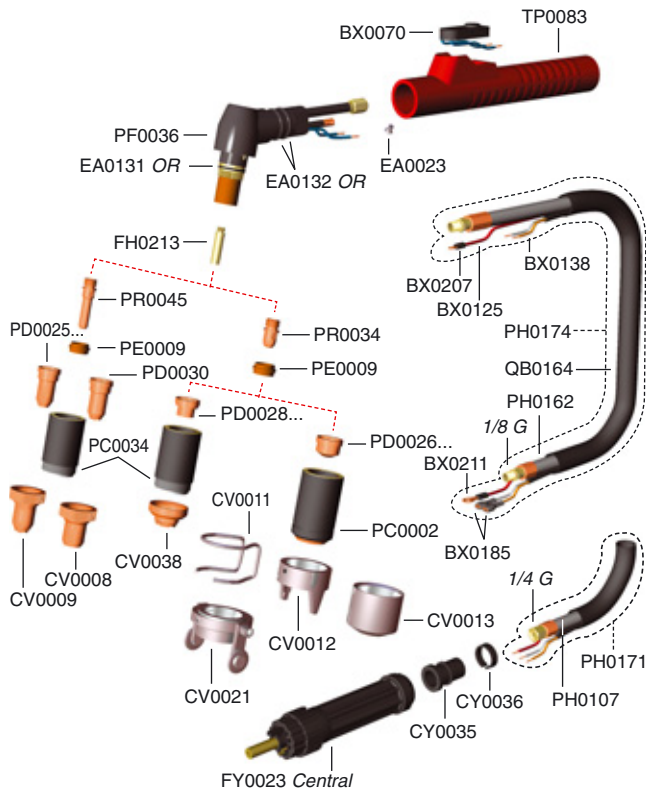

PLASMA CB 150

IEC 60974-7

COMPLETE TORCH

Pt. No.	Description	Pack	Euro	D
PA1245	Plasma CB 150 torch 6m	1	300,00	B
PA1247	Plasma CB 150 torch 6m central adaptor	1	325,00	B

TECHNICAL DATA

Voltage class	M
Standard length m	6
Air consumption	200 l/min
Air pressure	5 bar
Duty cycle 60%	150 A
Duty cycle 100%	110 A

Pt. No.	Description	Pack	Euro	D
BX0070	Microswitch	10	9,50	B
BX0125	Cable for pilot arc per meter		0,80	B
BX0138	Control cable per meter		2,50	B
BX0185	Female faston	10	0,60	B
BX0207	Nipple	50	0,20	B
BX0211	Nipple	50	0,30	B
CV0008	Contact cutting attachment	10	7,50	A
CV0009	Long contact cutting attachment	10	9,50	A
CV0011	Stand off guide (1386)	10	0,95	A
CV0012	Two pins crown shield	2	7,00	A
CV0013	Gouging shield	2	6,50	A
CV0021	Carriage	1	22,50	A
CV0022	Circle cutting attachment	1	58,00	A
CV0038	Contact cutting attachment	10	8,00	A
CV0094	Flowmeter CB 150 / HY 100	1	4,50	A
CY0035	Cable Support	10	1,10	B
CY0036	Cable Support	10	0,80	B
EA0023	Screw	50	0,05	B
EA0131	O-ring	10	0,50	A
EA0132	O-ring	10	0,55	A
EA0313	Spring	1	1,05	B
FH0213	Diffuser 1378	1	1,75	B
FY0023	Male central adaptor	1	26,50	A
PC0002	Outside nozzle CB 150 (1389)	2	18,00	A
PC0034	Contact cutting nozzle long life CB 150	2	30,00	A
PD0025-14	Long Tip Ø 1,4 CB 100 / 150	10	3,70	A